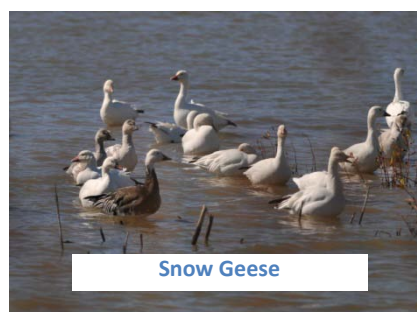

WATERFOWL

White Pelicans

Hooded Merganser, Male and Female

Wood duck, Male and Female

American Coot

American Coot, Juvenile

Pied Billed Grebe

Ruddy Duck

Canada Geese

Snow Geese

American Wigeon

All pictures courtesy of Dan Garber

Bald Eagle

Osprey

Red Tailed Hawk

American Kestrel