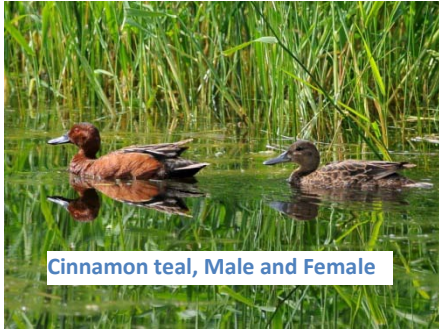

Common Birds of Kootenai National Wildlife Refuge

Mallard, Male

Mallard, Female

Blue-winged teal, Male

Blue-winged teal, Female

Cinnamon teal, Male and Female

Northern Shoveler Male and Female

Common Golden eye, Male and Female

WATERFOWL

White Pelicans

Hooded Merganser, Male and Female

Wood duck, Male and Female

American Coot

American Coot, Juvenile

Pied Billed Grebe

Ruddy Duck

Canada Geese

Snow Geese

American Wigeon

All pictures courtesy of Dan Garber

Bald Eagle

Osprey

Red Tailed Hawk

American Kestrel