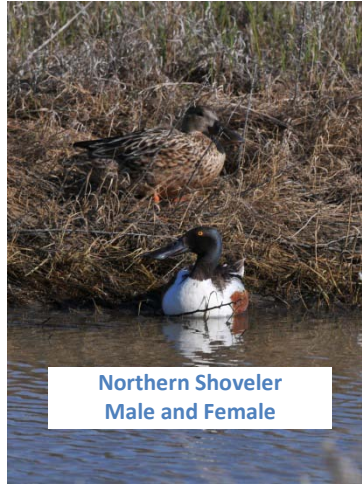

Common Birds of Kootenai National Wildlife Refuge

Mallard, Male

Mallard, Female

Blue-winged teal, Male

Blue-winged teal, Female

Cinnamon teal, Male and Female

Northern Shoveler Male and Female

Common Golden eye, Male and Female

WATERFOWL

White Pelicans

Hooded Merganser, Male and Female

Wood duck, Male and Female

American Coot

American Coot, Juvenile

Pied Billed Grebe

Ruddy Duck