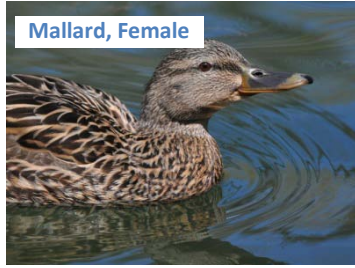

Common Birds of Kootenai National Wildlife Refuge

Mallard, Male

Mallard, Female

Blue-winged teal, Male

Blue-winged teal, Female

Cinnamon teal, Male and Female

Northern Shoveler Male and Female

Common Golden eye, Male and Female

WATERFOWL

White Pelicans

Hooded Merganser, Male and Female

Wood duck, Male and Female

American Coot

American Coot, Juvenile

Pied Billed Grebe

Ruddy Duck

Canada Geese

Snow Geese

American Wigeon

All pictures courtesy of Dan Garber

Bald Eagle

Osprey

Red Tailed Hawk

American Kestrel